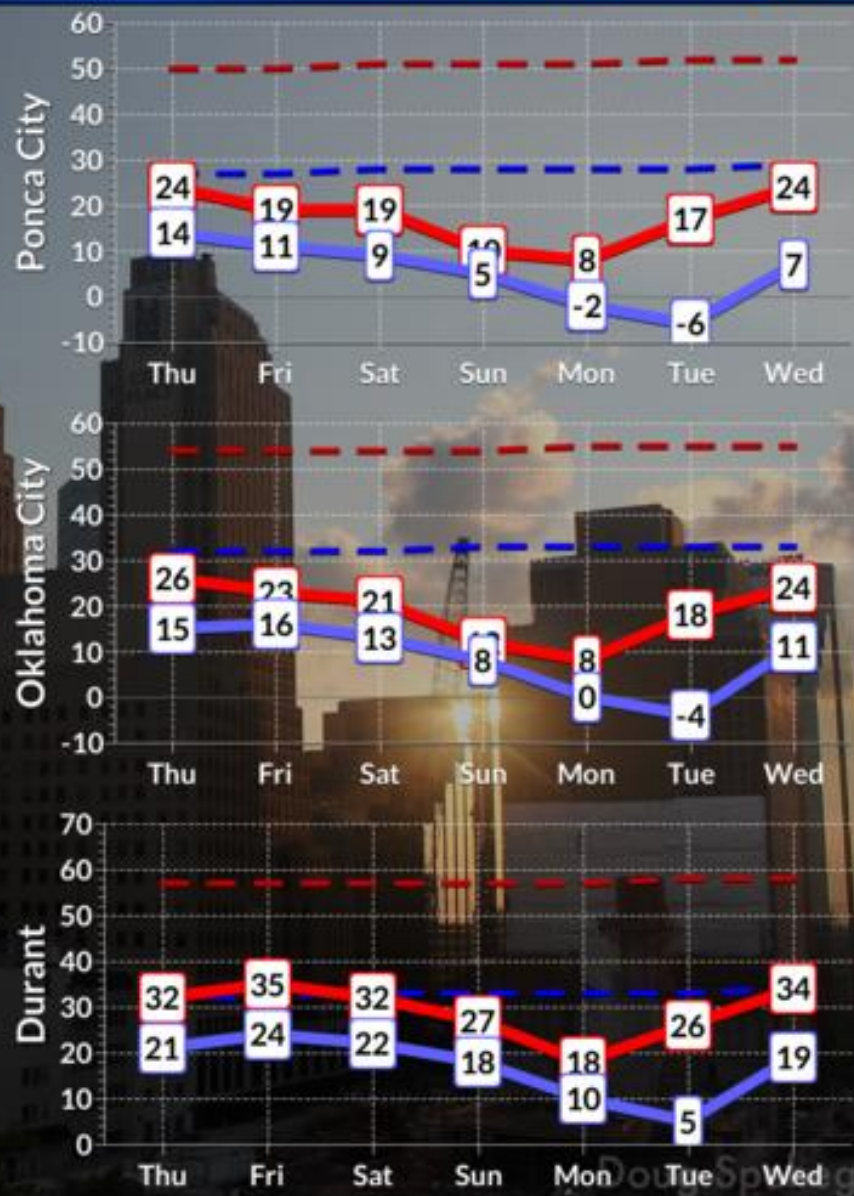

Forecast Daily Temperature Ranges

Weather Forecast Office
Norman, OK

Issued Feb 11, 2021 3:22 AM CST

Becoming colder through early next week

Dashed lines represent the daily averages