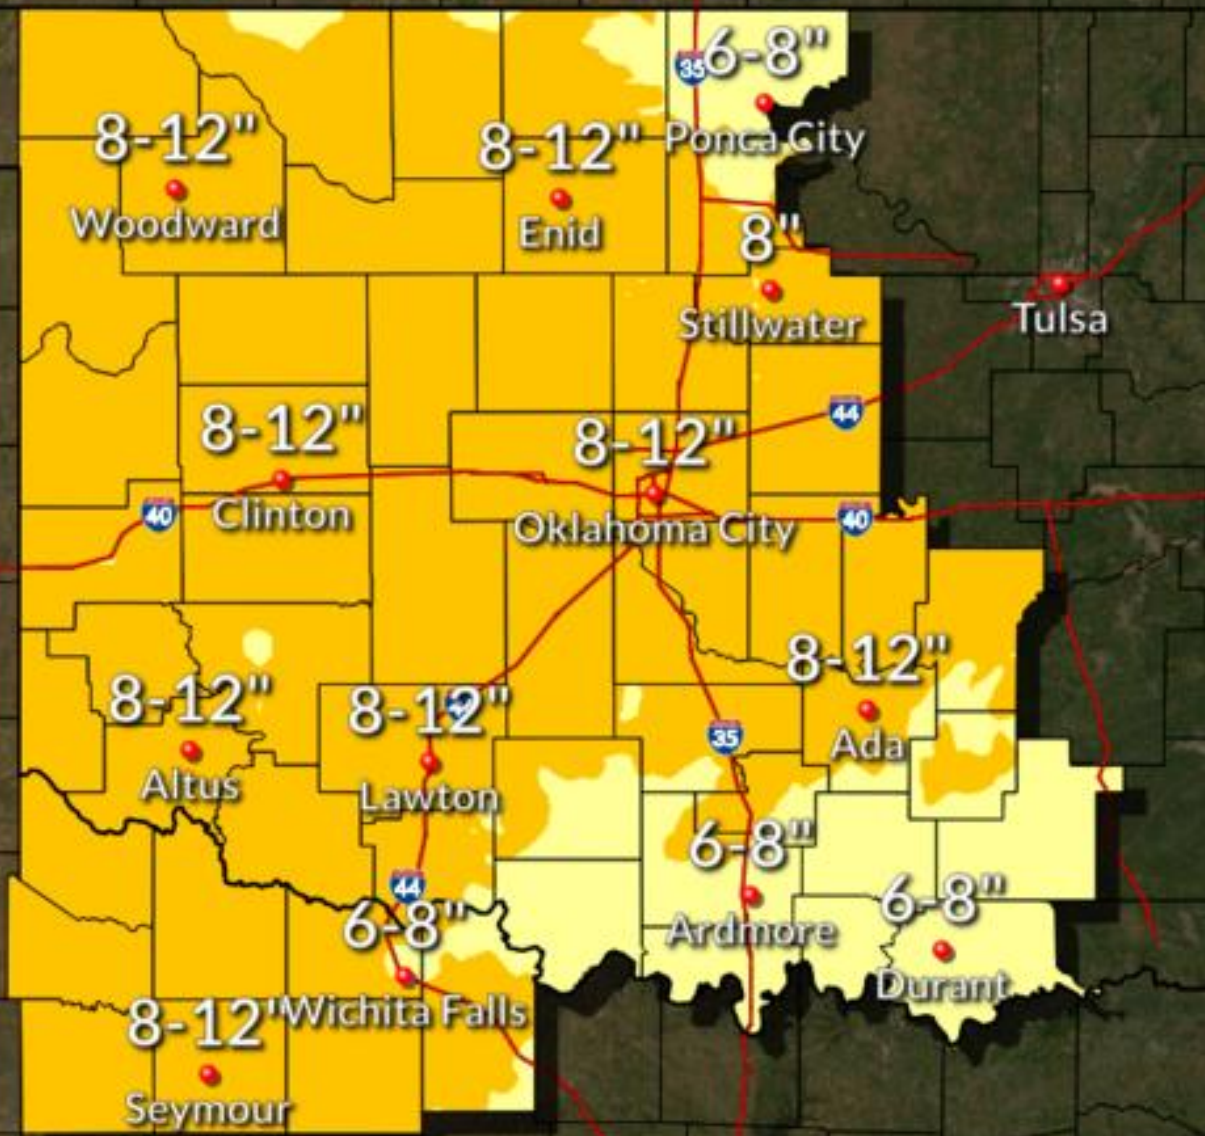

# Winter Storm Update

Thursday, Feb 11, 2021  
11:00 AM

**National Weather Service - Norman, Oklahoma**

*Building a Weather-Ready Nation*

# Headlines

- Widespread flurries ending this afternoon
- More light snow Friday night into Saturday morning
- Significant snow Saturday night - Monday
- Bitter cold Saturday – Tuesday
- Above freezing?

# Potential Snowfall Amount For Sunday and Monday

Weather Forecast Office  
Norman, OK

A gusty northerly wind will create blowing and drifting snow

Issued Feb 11, 2021 7:20 AM CST