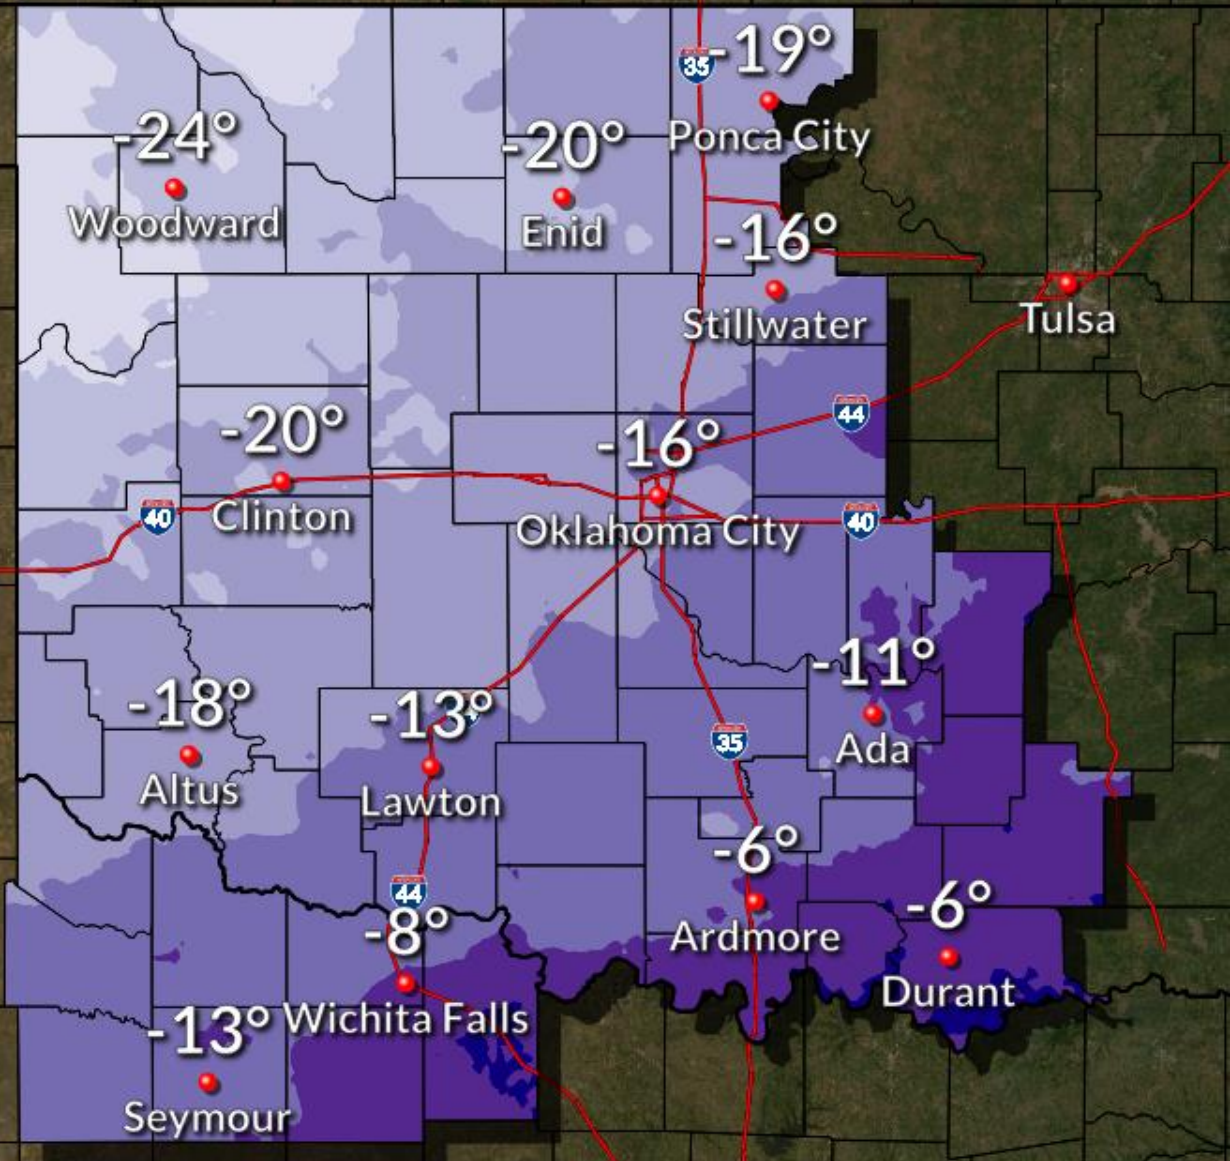

# Dangerous Wind Chill

Weather Forecast Office  
Norman, OK

Lowest values expected Sunday through Tuesday mornings

Issued Feb 11, 2021 9:48 AM CST

Even colder air is expected this weekend. The effect of such low wind chill will be dangerous to skin, so prepare now. **The image to the right indicates wind chill values for early Tuesday morning.** Similar values are expected Monday morning.