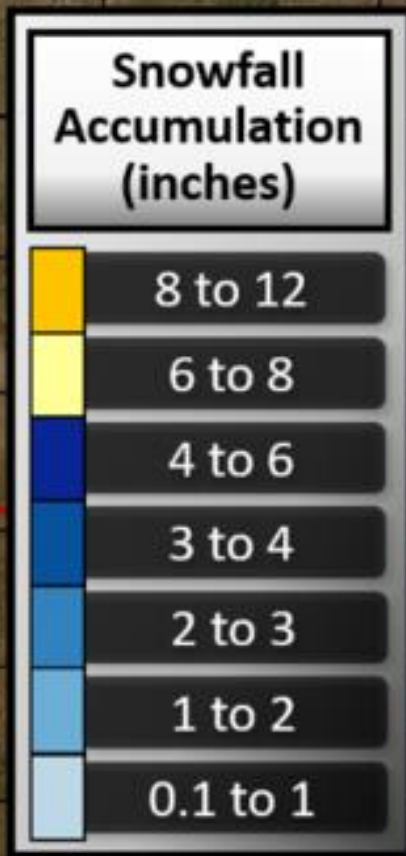

# Winter Storm Update

Thursday, Feb 11, 2021  
11:00 AM

**National Weather Service - Norman, Oklahoma**

*Building a Weather-Ready Nation*

# Headlines

- Widespread flurries ending this afternoon
- More light snow Friday night into Saturday morning
- Significant snow Saturday night - Monday
- Bitter cold Saturday – Tuesday
- Above freezing?

# Potential Snowfall Amount For Sunday and Monday

Weather Forecast Office  
Norman, OK

A gusty northerly wind will create blowing and drifting snow

Issued Feb 11, 2021 7:20 AM CST

# Confidence Levels

Precipitation Type	HIGH
Timing	HIGH
Location	MODERATE
Winter Storm Criteria (4in+)	HIGH
Exact Amounts	MODERATE
Temperatures	HIGH*
Low wind chills	HIGH