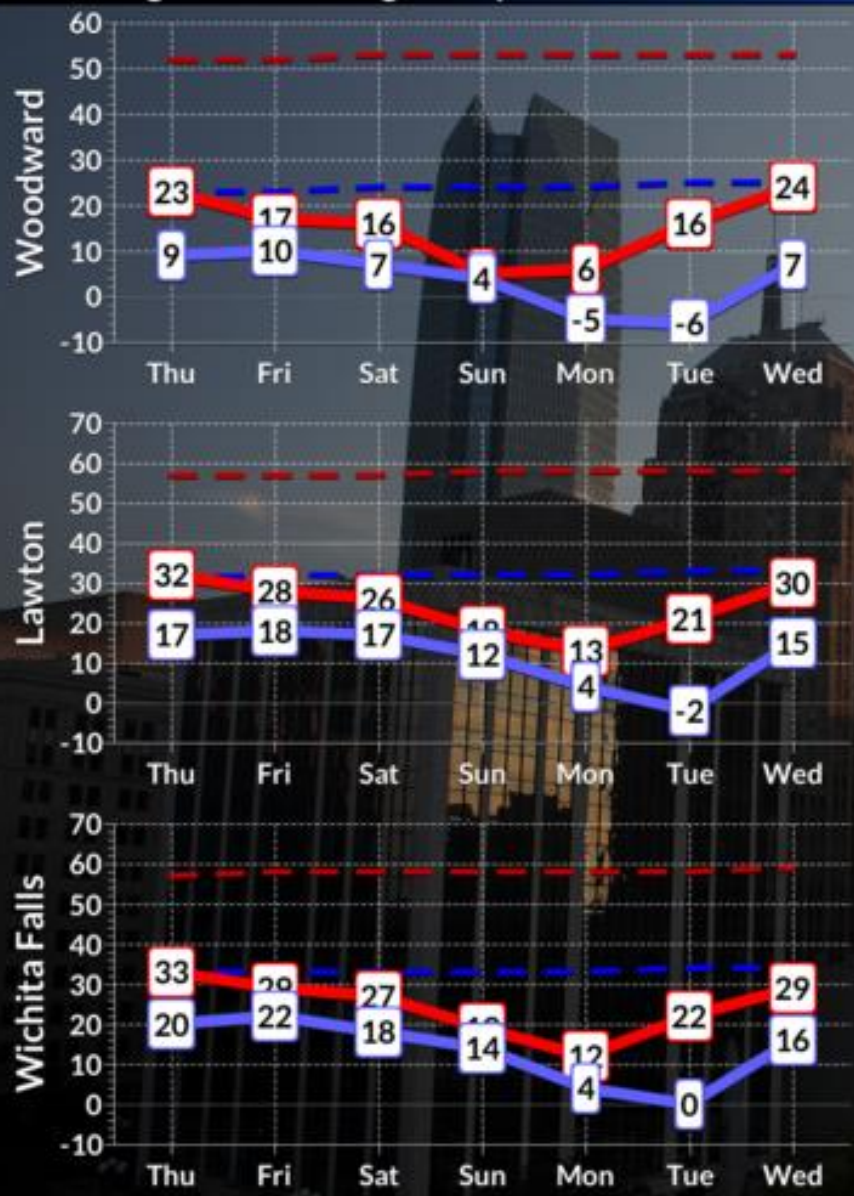

# Dangerous Wind Chill

Weather Forecast Office  
Norman, OK

Lowest values expected Sunday through Tuesday mornings

Issued Feb 11, 2021 9:48 AM CST

Even colder air is expected this weekend. The effect of such low wind chill will be dangerous to skin, so prepare now. **The image to the right indicates wind chill values for early Tuesday morning.** Similar values are expected Monday morning.

# Forecast Daily Temperature Ranges

Weather Forecast Office  
Norman, OK

Issued Feb 11, 2021 3:22 AM CST

Becoming colder through early next week

Dashed lines represent the daily averages

Information provided by:  
**National Weather Service Forecast Office**  
**Norman, OK**